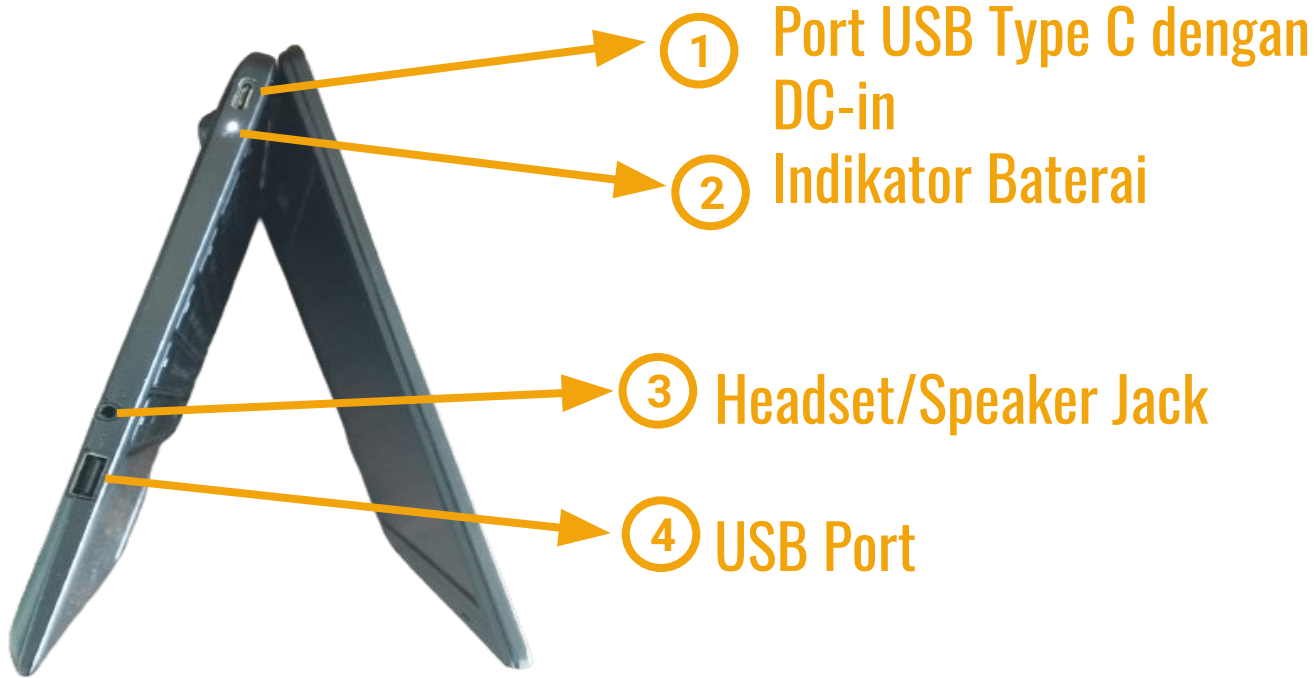

ZYREX CHROMEBOOK M432-2

Tampak Kiri