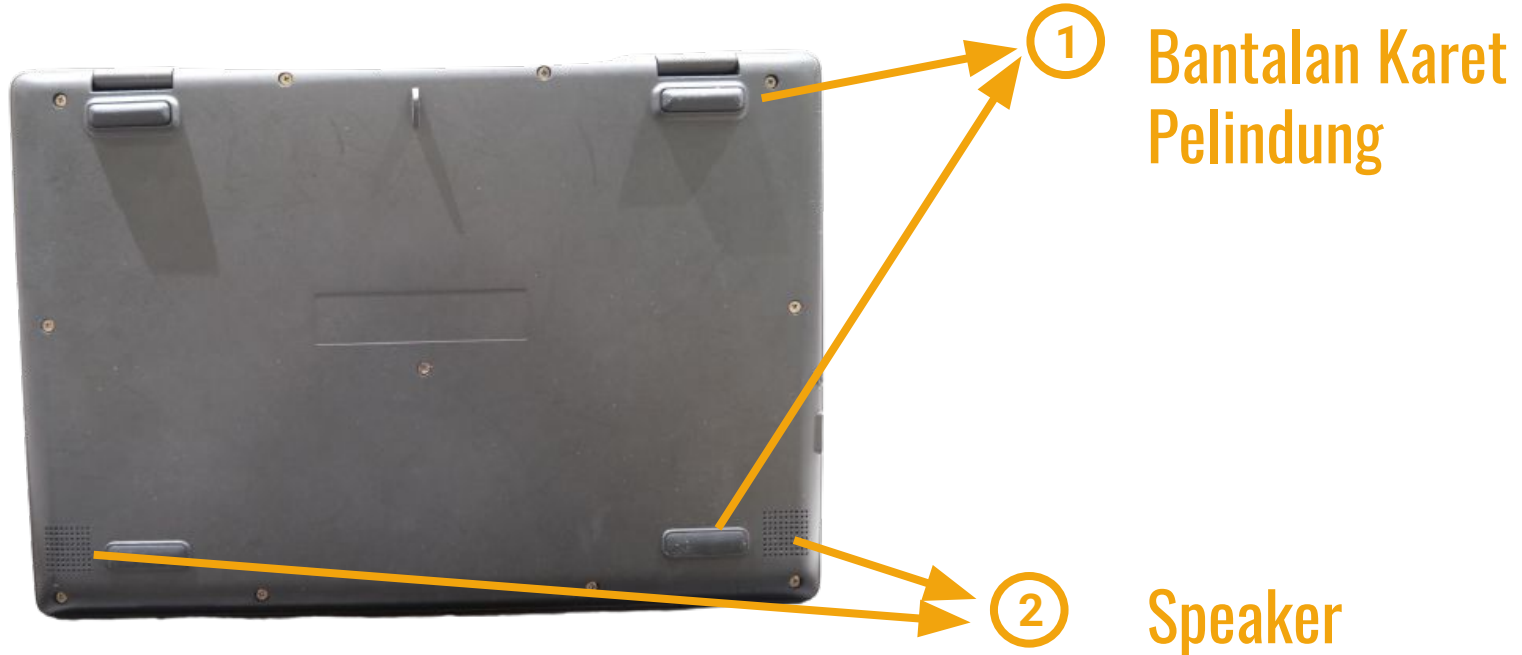

ZYREX CHROMEBOOK M432-2

Tampak Bawah

Spesifikasi Chromebook

No	Item	Spesifikasi Barang yang Dikirim
1	Merk dan Tipe	ZYREX CHROMEBOOK M432-2
2	Tipe Prosesor	Intel N4500 (Core :2, 1.1GHz Maks 2.8GHz, Cache 4MB)
3	Memori Standar terpasang	4GB DDR4 LPDDR4x
4	Hard Drive	eMMC 32GB
5	USB Port	*2x USB Type-C port, *1x USB 3.1 Gen port, *1x Headset/speaker jack
6	Networking	WLAN 802.11ac/b/g/n wireless LAN, Dual Band (2.4 GHz and 5 GHz), Supports BT 5.0
7	Tipe Grafis	Intel® UHD Graphics integrated (Tiger Lake G4)
8	Audio	Integrated
9	Kamera	Integrated
10	Monitor	11.6 Inch LED, HD 1366 x 768 resolution, 16:9 aspect ratio
11	Daya / Power	maksimum 50W Wall-mounted, Type C
12	Operating System	Chrome OS
13	Device Management	Google Chrome Device Management, Education Upgrade
14	Masa Garansi	1 Tahun