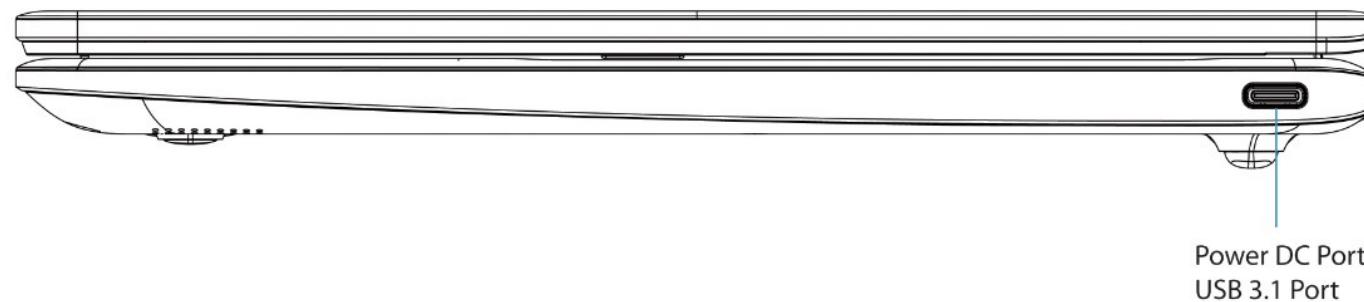

Detail Sisi Kanan Chromebook M432-2